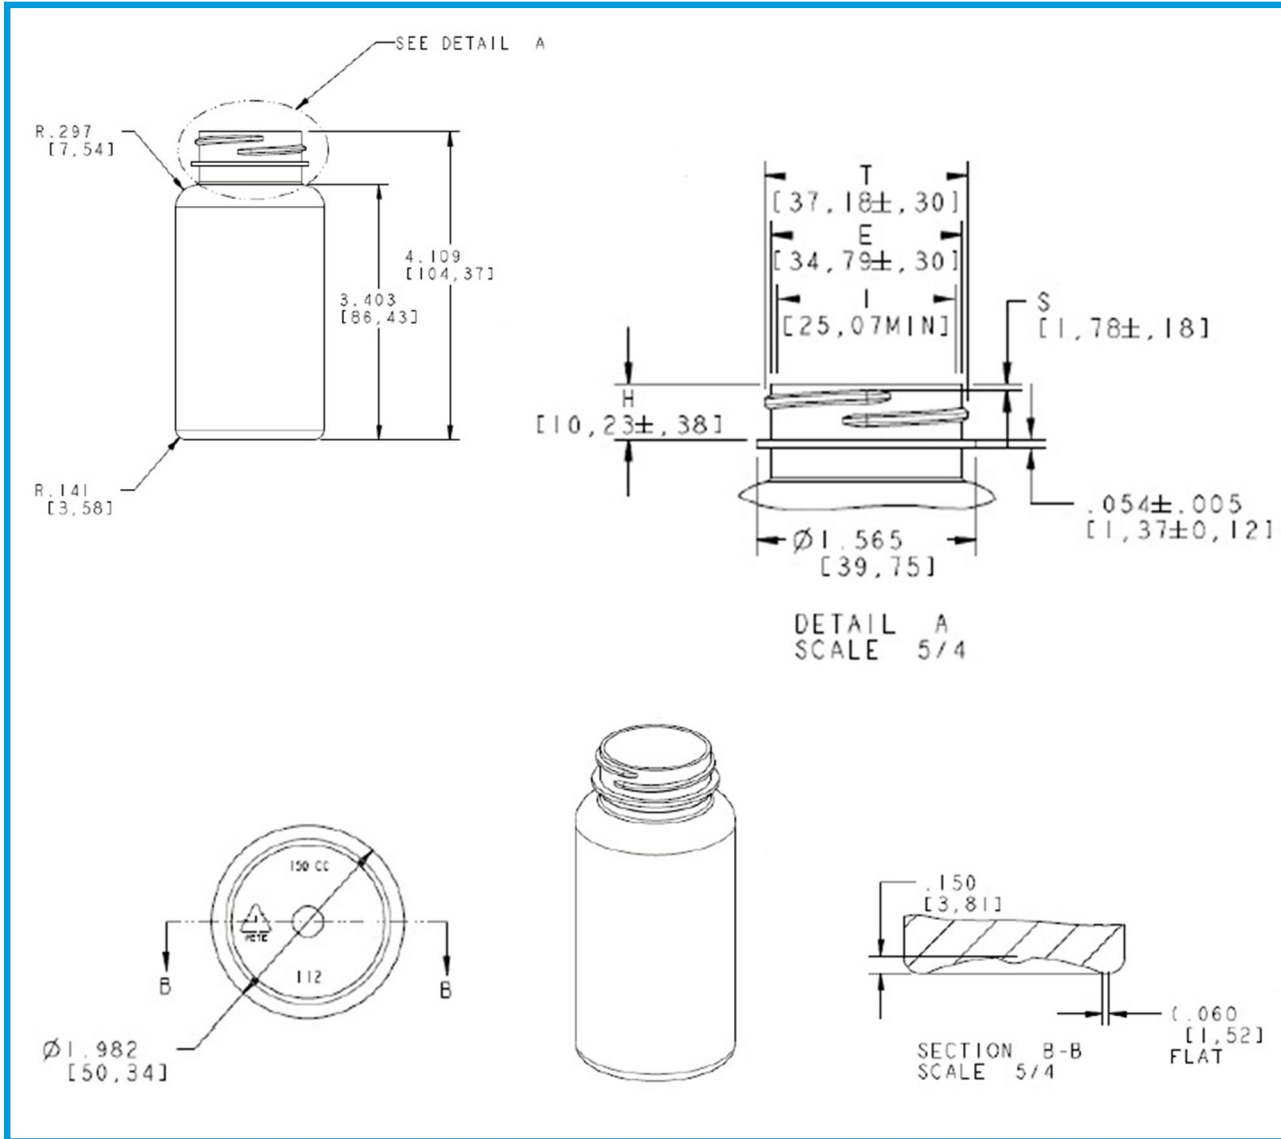

HEALTHPACK

BLUESKY

150ml Amber PET Skypack Jar, R3/38mm Neck

Bluesky Product Code	SKY150AT
Colour	Amber
Material	PET
Size/Design	150ml
Neck Size	R3/38mm
Height	104.37mm
Width	50.34mm
Weight	21g ± 1g
Last updated by	LG - 11/06/2019