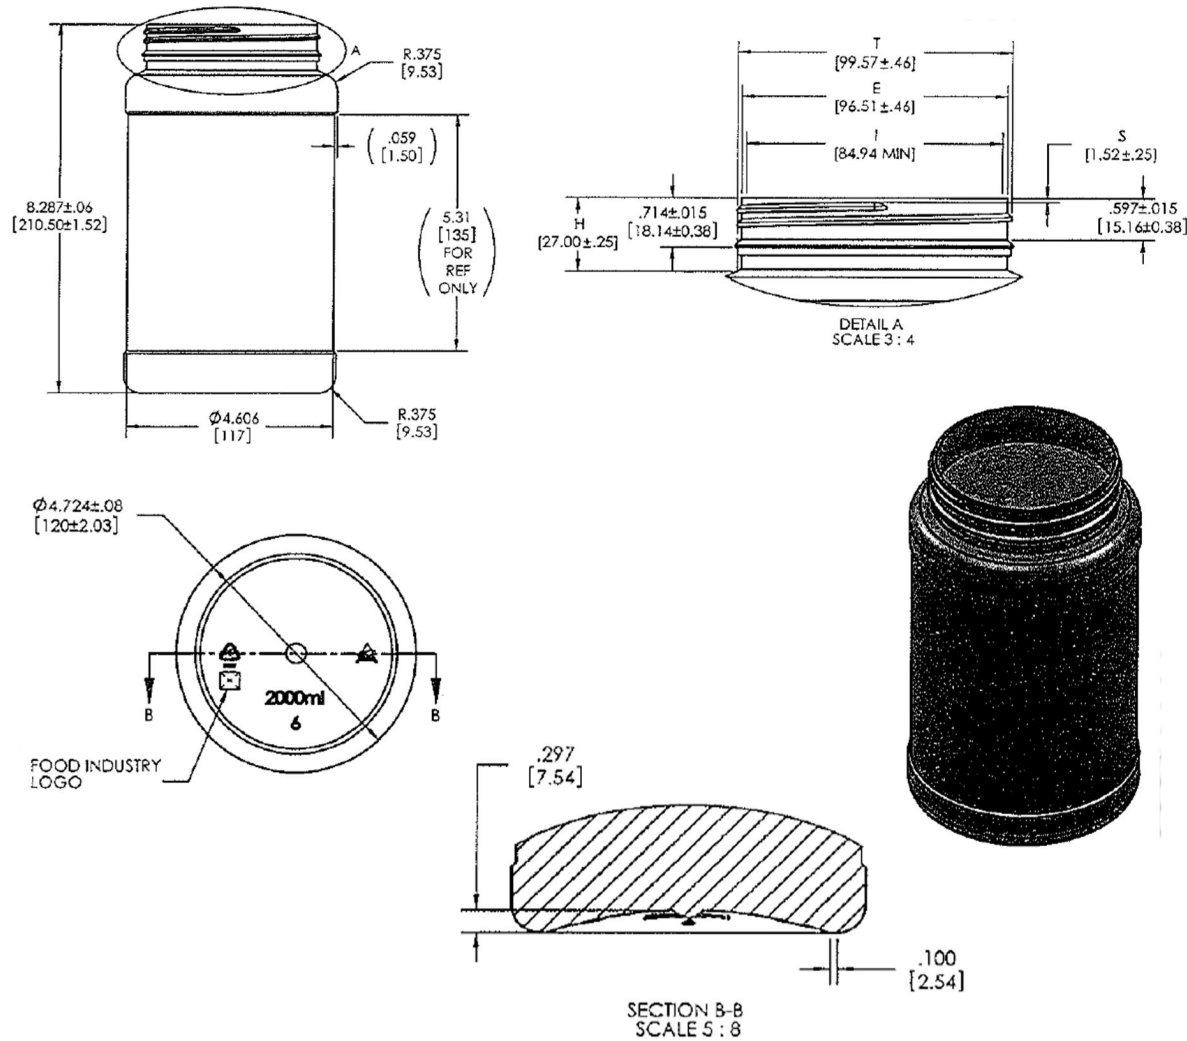

HEALTHPACK

BLUESKY

2L PET Skypack Jar, 100/400 CT Neck

Bluesky Product Code
Colour
Size / Design
Content (Brimful)
Neck Size
Height
Weight
Width
Last Updated By

SKY2LXT
N/A
2000ml
2037ml ± 24ml
100/400
210.50mm ± 1.52mm
90g ± 3g
117mm
GJW - 28/05/2021