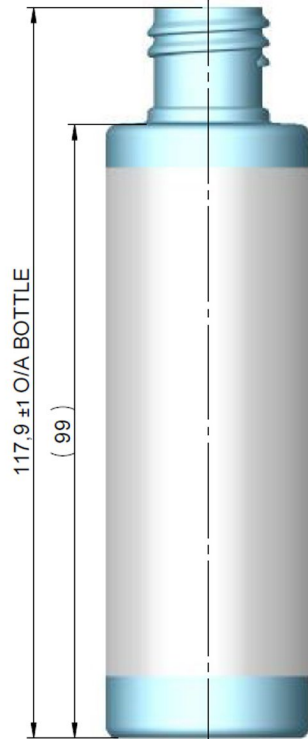

75ml PET Slim Tubular Bottle, 20/415 Neck

DO NOT SCALE
IF IN DOUBT ASK

CLOSURE REF:
M&H STD 20mm RANGE
-BORE SEAL
8254/20/A SHOWN

20mm NECK FINISH
RH SINGLE START 3,175 PITCH
2 TURNS OF FULL FORM
HELIX ANGLE 3°7'
MIN THRO BORE Ø 13 (4)

| | |
|----------------------|------------------|
| Bluesky Product Code | SLTU75*T-M |
| Colour | N/A |
| Size / Design | 75ml |
| Content (Brimful) | 81ml ± 3ml |
| Height | 117.9mm ± 1mm |
| Width | 33mm ± 0.5mm |
| Neck Size | 20/415 |
| Weight | 9.5g ± 1g |
| Last Updated By | GJW - 09/06/2021 |