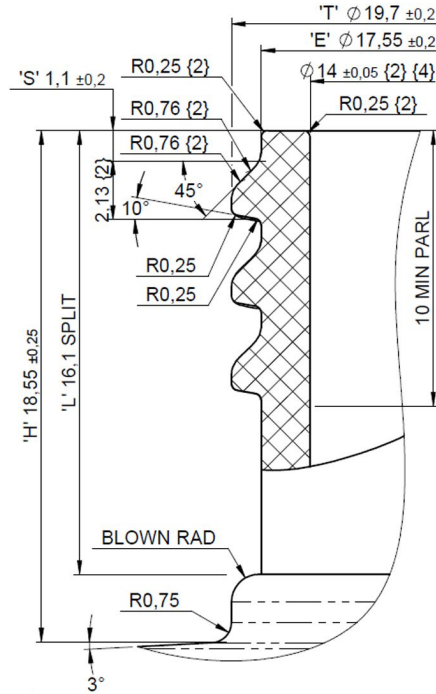

75ml PET Slim Tubular Bottle, 20/415 Neck

DO NOT SCALE
IF IN DOUBT ASK

CLOSURE REF:
M&H STD 20mm RANGE
-BORE SEAL
8254/20/A SHOWN

20mm NECK FINISH
RH SINGLE START 3,175 PITCH
2 TURNS OF FULL FORM
HELIX ANGLE 3°7'
MIN THRO BORE Ø 13 (4)

| | |
|----------------------|------------------|
| Bluesky Product Code | SLTU75*T-M |
| Colour | N/A |
| Size / Design | 75ml |
| Content (Brimful) | 81ml ± 3ml |
| Height | 117.9mm ± 1mm |
| Width | 33mm ± 0.5mm |
| Neck Size | 20/415 |
| Weight | 9.5g ± 1g |
| Last Updated By | GJW - 09/06/2021 |