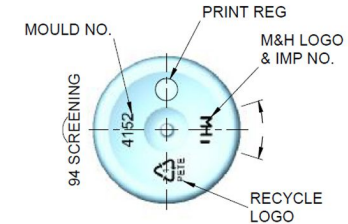

75ml PET Slim Tubular Bottle, 20/415 Neck

DO NOT SCALE
IF IN DOUBT ASK

CLOSURE REF:
M&H STD 20mm RANGE
-BORE SEAL
8254/20/A SHOWN

20mm NECK FINISH
RH SINGLE START 3,175 PITCH
2 TURNS OF FULL FORM
HELIX ANGLE 3°7'
MIN THRO BORE Ø 13 (4)

| | |
|----------------------|------------------|
| Bluesky Product Code | SLTU75*T-M |
| Colour | N/A |
| Size / Design | 75ml |
| Content (Brimful) | 81ml ± 3ml |
| Height | 117.9mm ± 1mm |
| Width | 33mm ± 0.5mm |
| Neck Size | 20/415 |
| Weight | 9.5g ± 1g |
| Last Updated By | GJW - 09/06/2021 |