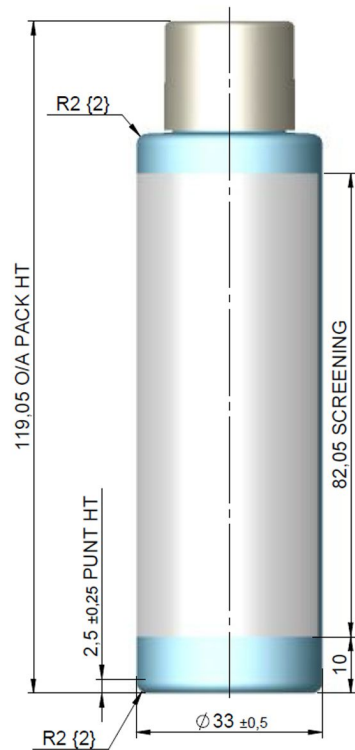

75ml PET Slim Tubular Bottle, 20/415 Neck

DO NOT SCALE
IF IN DOUBT ASK

CLOSURE REF:
M&H STD 20mm RANGE
-BORE SEAL
8254/20/A SHOWN

20mm NECK FINISH
RH SINGLE START 3,175 PITCH
2 TURNS OF FULL FORM
HELIX ANGLE 3°7'
MIN THRO BORE Ø 13 (4)

| | |
|----------------------|------------------|
| Bluesky Product Code | SLTU75*T-M |
| Colour | N/A |
| Size / Design | 75ml |
| Content (Brimful) | 81ml ± 3ml |
| Height | 117.9mm ± 1mm |
| Width | 33mm ± 0.5mm |
| Neck Size | 20/415 |
| Weight | 9.5g ± 1g |
| Last Updated By | GJW - 09/06/2021 |