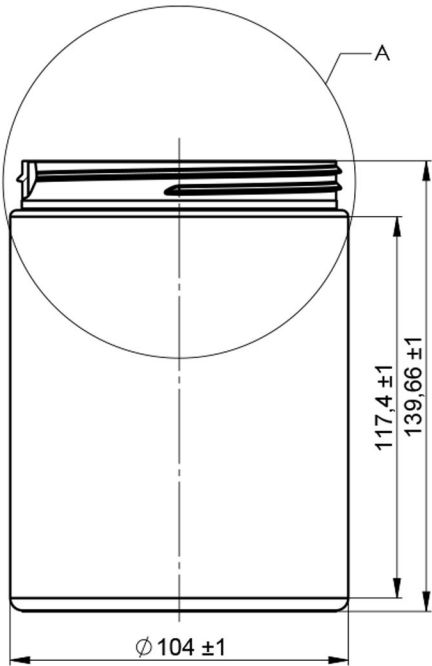

1 Ltr Clear PET Straight Sided Salerno Jar, 100/400 Neck

Bluesky Product Code	SSJ1LCT-WM-SP
Colour	Clear
Material	PET
Size/Design	1000ml
Content (brimful)	1104 ± 15ml
Neck Size	100-400
Height	139.66mm
Width	104mm
Weight	50g ± 1g
Last updated by	LG – 11/02/2020