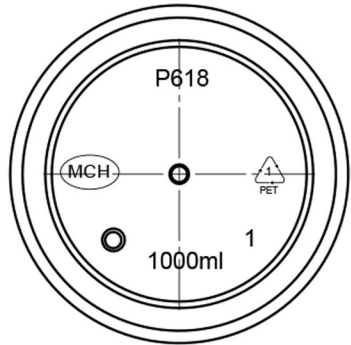

1 Ltr Clear PET Straight Sided Salerno Jar, 100/400 Neck

Bluesky Product Code	SSJ1LCT-WM-SP
Colour	Clear
Material	PET
Size/Design	1000ml
Content (brimful)	1104 ± 15ml
Neck Size	100-400
Height	139.66mm
Width	104mm
Weight	50g ± 1g
Last updated by	LG – 11/02/2020