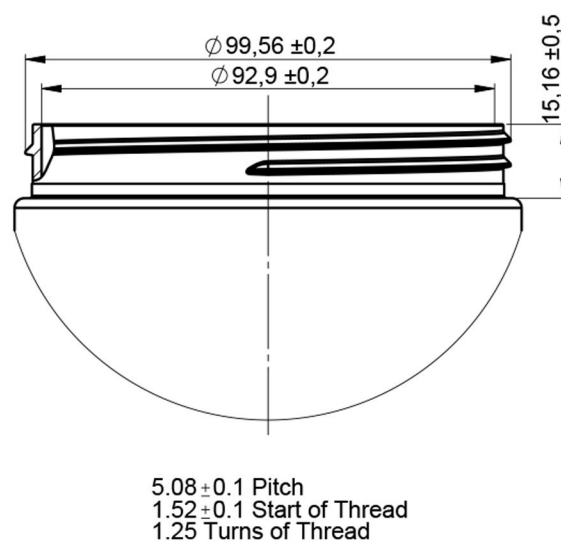

1 Ltr Clear PET Straight Sided Salerno Jar, 100/400 Neck

Bluesky Product Code	SSJ1LCT-WM-SP
Colour	Clear
Material	PET
Size/Design	1000ml
Content (brimful)	1104 ± 15ml
Neck Size	100-400
Height	139.66mm
Width	104mm
Weight	50g ± 1g
Last updated by	LG – 11/02/2020