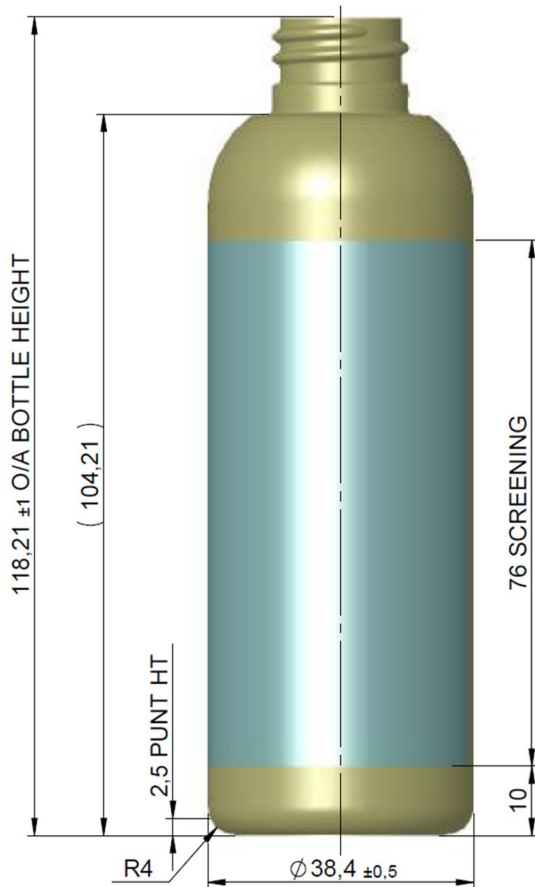

100ml PET Tall Boston Round, 20/410 Neck

20mm NECK FINISH
RH SINGLE START 3,175 PITCH
1,5 TURNS OF FULL FORM THREAD
HELIX ANGLE 3°6'
MIN THRO' BORE Ø13,3

NOTE:
MIN WALL THICKNESS = 0,28mm {2}

No Image

Bluesky Product Code	TBR1001** -M
Colour	N/A
Material	PET / HDPE
Size/Design	100ml
Content (brimful)	111ml ± 3ml
Neck Size	20/410
Height	118.21mm ± 1mm
Width	38.4mm ± 0.5mm
Last updated by	GJW - 19/11/2020