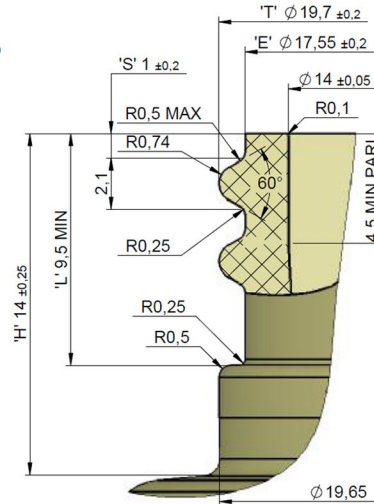

100ml PET Tall Boston Round, 20/410 Neck

20mm NECK FINISH
RH SINGLE START 3,175 PITCH
1,5 TURNS OF FULL FORM THREAD
HELIX ANGLE 3°6'
MIN THRO' BORE Ø13,3

NOTE:
MIN WALL THICKNESS = 0,28mm {2}

No Image

Bluesky Product Code	TBR1001** -M
Colour	N/A
Material	PET / HDPE
Size/Design	100ml
Content (brimful)	111ml ± 3ml
Neck Size	20/410
Height	118.21mm ± 1mm
Width	38.4mm ± 0.5mm
Last updated by	GJW - 19/11/2020