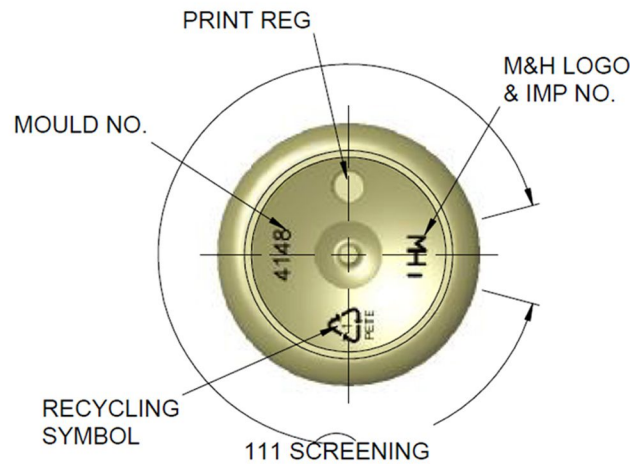

100ml PET Tall Boston Round, 20/410 Neck

20mm NECK FINISH
RH SINGLE START 3,175 PITCH
1,5 TURNS OF FULL FORM THREAD
HELIX ANGLE 3°6'
MIN THRO' BORE Ø13,3

NOTE:
MIN WALL THICKNESS = 0,28mm {2}

No Image

Bluesky Product Code	TBR1001** -M
Colour	N/A
Material	PET / HDPE
Size/Design	100ml
Content (brimful)	111ml ± 3ml
Neck Size	20/410
Height	118.21mm ± 1mm
Width	38.4mm ± 0.5mm
Last updated by	GJW - 19/11/2020