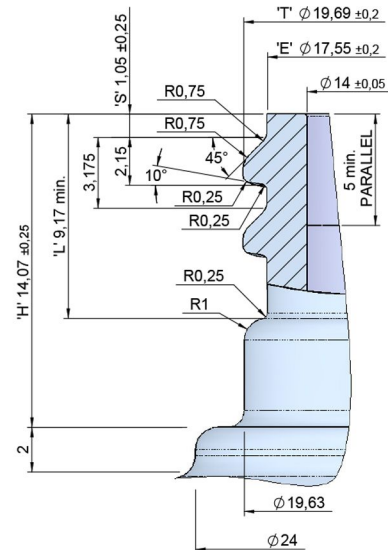

## 125mm PET Tall Boston Bottle 20/410 Neck

M20SP410 NECK FINISH  
RH SINGLE START PITCH 3,175  
1.5 TURNS OF FULL FORM THREAD  
HELIX ANGLE 3,11°  
MIN THRO' BORE TBC

No Image

Bluesky Product Code	TBR1251XT-S
Colour	N/A
Material	PET
Size/Design	125ml
Content (brimful)	138ml ± 5ml
Neck Size	20/410
Height	128.67mm ± 1mm
Width	41 ± 0.8mm
Last updated by	GJW – 13/11/2020