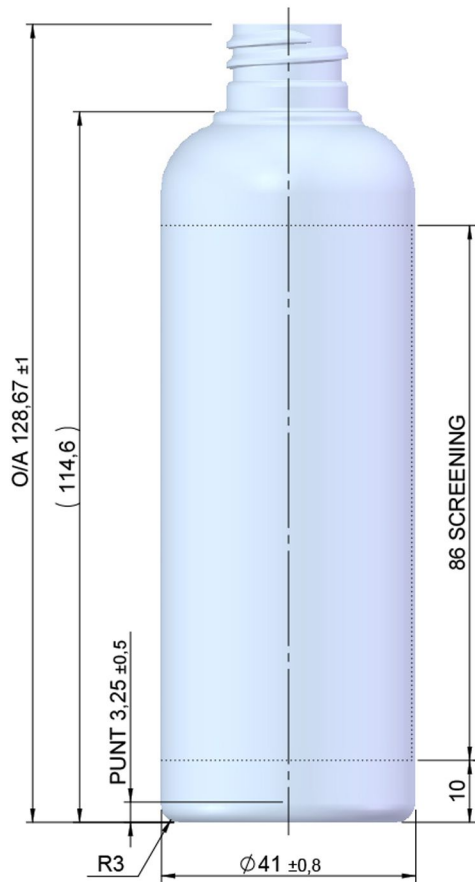

## 125mm PET Tall Boston Bottle 20/410 Neck

M20SP410 NECK FINISH  
RH SINGLE START PITCH 3,175  
1.5 TURNS OF FULL FORM THREAD  
HELIX ANGLE 3,11°  
MIN THRO' BORE TBC

No Image

Bluesky Product Code	TBR1251XT-S
Colour	N/A
Material	PET
Size/Design	125ml
Content (brimful)	138ml ± 5ml
Neck Size	20/410
Height	128.67mm ± 1mm
Width	41 ± 0.8mm
Last updated by	GJW – 13/11/2020