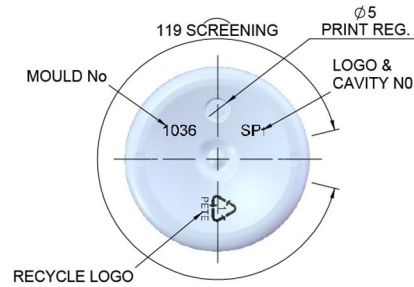

## 125mm PET Tall Boston Bottle 20/410 Neck

M20SP410 NECK FINISH  
RH SINGLE START PITCH 3,175  
1.5 TURNS OF FULL FORM THREAD  
HELIX ANGLE 3,11°  
MIN THRO' BORE TBC

No Image

Bluesky Product Code	TBR1251XT-S
Colour	N/A
Material	PET
Size/Design	125ml
Content (brimful)	138ml ± 5ml
Neck Size	20/410
Height	128.67mm ± 1mm
Width	41 ± 0.8mm
Last updated by	GJW – 13/11/2020