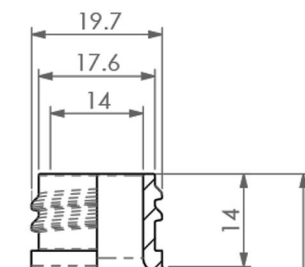

SKYPET

BLUESKY

30ml Clear PET Tall Boston Round, 20/410 Neck

Label area:
76 x 59.3 = 4500 mm²

Print area:
56 x 73.6 = 4100 mm²

91.4

Printing min. 8 mm
from bottom

Bluesky Product Code	TBR301CT-FP
Colour	Clear
Material	PET
Size/Design	30ml
Neck Size	20/410
Height	91.4mm
Width	26mm
Weight	8g ± 1g
Last updated by	LG - 09/07/2019