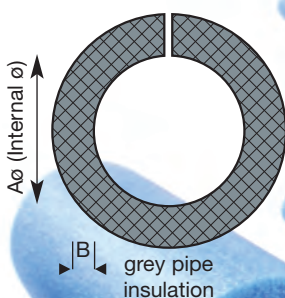

Product	A (mm)	B (mm)	Box Qty	Price/box (1-3)	Price/box (4+)
15-9	15	9	190m	£72.37 (approx £0.38 per metre)	£60.14 (approx £0.32 per metre)
15-15	15	15	100m	£82.28 (approx £0.82 per metre)	£68.64 (approx £0.69 per metre)
22-9	22	9	100m	£58.34 (approx £0.58 per metre)	£48.12 (approx £0.48 per metre)
22-15	22	15	80m	£83.48 (approx £1.04 per metre)	£69.67 (approx £0.87 per metre)