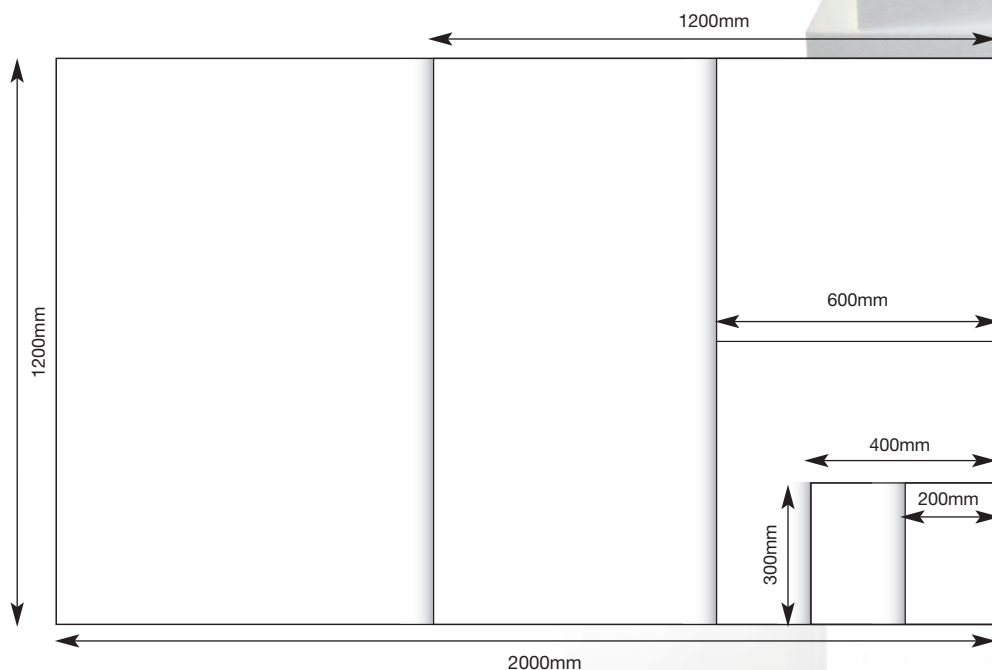

Prices and details for our standard EPS sheets illustrated above are available on our website: www.custompac.co.uk

Bespoke shapes and sizes available on request
01977 519339

Specifications & Benefits

Sheet sizes: 2000x1200, 1200x1200, 1200x600, 600x600, 400x300, 300x200mm

Thicknesses: 5, 10, 15, 20, 25, 30, 35, 40, 45, 50, 55, 60, 65, 70, 75, 80, 85, 90, 95, 100mm

Densities: 9.5, 10, 14, 14.5, 17.5, 18, 22kg/m³

Colour: White & black (black only available in 22kg/m³ on request)

Fabrication Methods: Sawing, knife cut, waterjet, routing & hot wire

Performance: Provides good impact protection

Environment: Manufactured by a totally CFC and HCFC free process