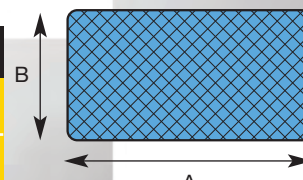

Product	A (mm)	B (mm)	Box Qty	Price/box (1-3)	Price per box (4+)
R 10x50	50	10	700m/per box	£240.33 (approx £0.34 per metre)	£204.11 (approx £0.29 per metre)
R 20x50	50	20	350m/per box	£173.97 (approx £0.50 per metre)	£147.23 (approx £0.42 per metre)
R 50x50	50	50	140m/per box	£164.81 (approx £1.18 per metre)	£139.38 (approx £1.00 per metre)