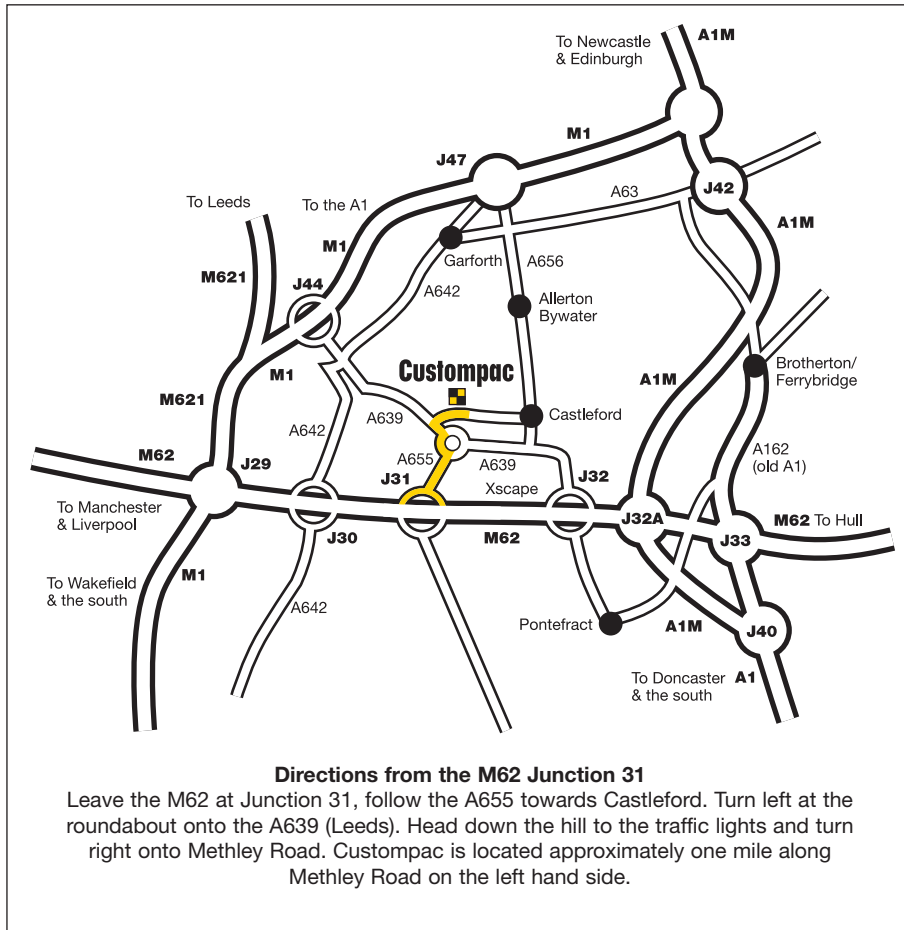

"Protecting Your Products"

Custompac Limited, Delta Works, 27 Methley Road, Castleford, West Yorkshire WF10 1PA
Tel: +44 (0) 1977 519339 Fax: +44 (0) 1977 519340
Web: www.custompac.co.uk Email: sales@custompac.co.uk