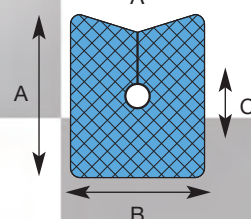

Product	A (mm)	B (mm)	C (mm)	Box Qty	Price/box (1-3)	Price/box (4+)
RS 25/35	33	26	14	400m/per box	£142.03 (approx £0.36 per metre)	£119.85 (approx £0.30 per metre)