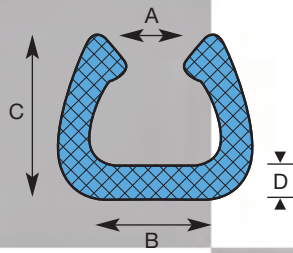

Product	A (mm)	B (mm)	C (mm)	D (mm)	Box Qty	Price/box (1-3)	Price/box (4+)
U Fix 15	3	16	30	7	500m/per box	£153.83 (approx £0.31 per m)	£129.97 (approx £0.26 per m)
U Fix 18	5	18	30	8	350m/per box	£189.66 (approx £0.54 per m)	£160.67 approx £0.46 per m)
U Fix 25	10	24	35	9	280m/per box	£118.55 (approx £0.42 per m)	£99.73 approx £0.36 per m)
U Fix 35	20	35	43	11	180m/per box	£111.14 (approx £0.62 per m)	£93.37 approx £0.52 per m)
U Fix 45	25	44	53	12	160m/per box	£104.54 (approx £0.65 per m)	£87.72 approx £0.55 per m)
U Fix 60	30	58	64	14	100m/per box	£88.37 (approx £0.88 per m)	£73.86 approx £0.74 per m)
U Fix 80	45	76	72	15	80m/per box	£97.01 (approx £1.21 per m)	£81.26 approx £1.02 per m)
U Fix 100	60	96	72	15	64m/per box	£102.86 (approx £1.61 per m)	£86.28 approx £1.35 per m)
U Fix 120	90	120	85	20	48m/per box	£122.06 (approx £2.54 per m)	£102.73 approx £2.14 per m)