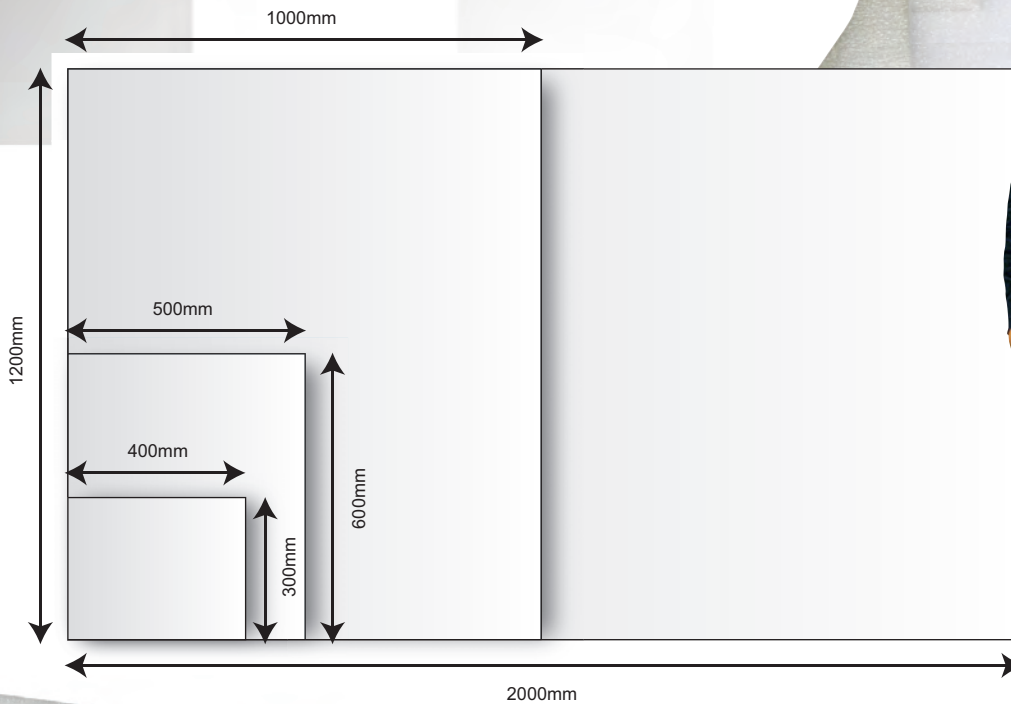

Bespoke shapes and sizes available on request
01977 519339

Prices and details for our standard foam sheets illustrated above are available on our website: www.custompac.co.uk

Specifications & Benefits

Sheet sizes: 2000x1200, 1200x1200, 600x600, 400x300mm