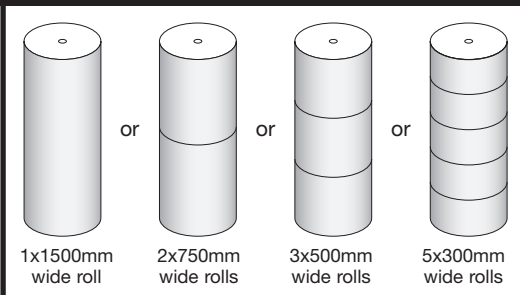

Thickness	Roll Length (m)	Roll Width (mm)	Rolls per pack	Price per pack (1-3 qty)	Price per pack (4+ qty)
0.8	300	300	5	£80.08 (£16.02 per roll)	£72.86 (£14.57 per roll)
0.8	300	500	3	£76.72 (£25.57 per roll)	£68.66 (£22.89 per roll)
0.8	300	750	2	£73.37 (£36.69 per roll)	£64.47 (£32.24 per roll)
0.8	300	1500	1	£70.01	£60.28
1.0	300	300	5	£86.77 (£17.35 per roll)	£79.27 (£15.85 per roll)
1.0	300	500	3	£83.05 (£27.68 per roll)	£74.62 (£24.87 per roll)
1.0	300	750	2	£79.32 (£39.66 per roll)	£69.96 (£34.98 per roll)
1.0	300	1500	1	£75.59	£65.30
1.5	200	300	5	£86.77 (£17.35 per roll)	£79.27 (£15.85 per roll)
1.5	200	500	3	£83.05 (£27.68 per roll)	£74.62 (£24.87 per roll)
1.5	200	750	2	£79.32 (£39.66 per roll)	£69.96 (£34.98 per roll)
1.5	200	1500	1	£75.59	£65.30
2.0	150	300	5	£86.77 (£17.35 per roll)	£79.27 (£15.85 per roll)
2.0	150	500	3	£83.05 (£27.68 per roll)	£74.62 (£24.87 per roll)
2.0	150	750	2	£79.32 (£39.66 per roll)	£69.96 (£34.98 per roll)
2.0	150	1500	1	£75.59	£65.30
3.0	100	300	5	£86.77 (£17.35 per roll)	£79.27 (£15.85 per roll)
3.0	100	500	3	£83.05 (£27.68 per roll)	£74.62 (£24.87 per roll)
3.0	100	750	2	£79.32 (£39.66 per roll)	£69.96 (£34.98 per roll)
3.0	100	1500	1	£75.59	£65.30
4.0	75	300	5	£86.77 (£17.35 per roll)	£79.27 (£15.85 per roll)
4.0	75	500	3	£83.05 (£27.68 per roll)	£74.62 (£24.87 per roll)
4.0	75	750	2	£79.32 (£39.66 per roll)	£69.96 (£34.98 per roll)
4.0	75	1500	1	£75.59	£65.30

Available in **6 thicknesses** and **4 roll width** options