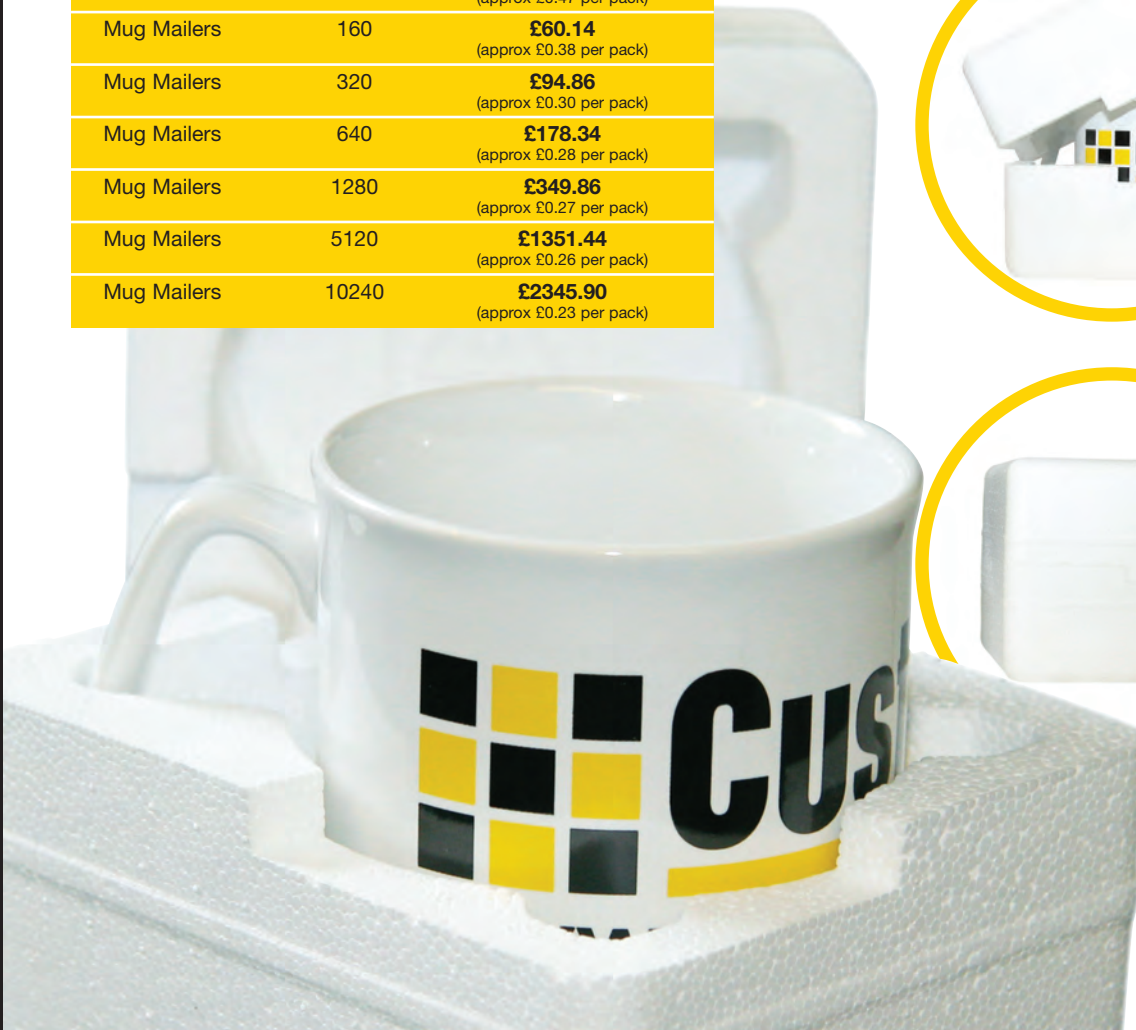

mug mailers

Expanded polystyrene mug mailers are arguably the most versatile and inexpensive way to package your mugs available on the market today. Lightweight, flexible and strong enough to provide total protection.

- 320 sets per pack
- Each mug mailer set weighs approximately 18 grams
- Cardboard outers available on request
- Your logo can be added for an additional charge (please contact us)
- Your mug mailers can be supplied without any logos
- We always hold large quantities in stock

Product	Box Qty	Price per pack
Mug Mailers	80	£37.97 (approx £0.47 per pack)
Mug Mailers	160	£60.14 (approx £0.38 per pack)
Mug Mailers	320	£94.86 (approx £0.30 per pack)
Mug Mailers	640	£178.34 (approx £0.28 per pack)
Mug Mailers	1280	£349.86 (approx £0.27 per pack)
Mug Mailers	5120	£1351.44 (approx £0.26 per pack)
Mug Mailers	10240	£2345.90 (approx £0.23 per pack)