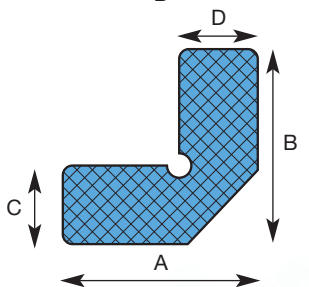

Product	A (mm)	B (mm)	C (mm)	D (mm)	Box Qty	Price/box (1-3)	Price/box (4+)
W 50x50	52	52	21	21	200m/per box	£123.61 (approx £0.62 per m)	£104.06 (approx £0.52 per m)
W 60x60	63	63	30	30	140m/per box	£131.21 (approx £0.94 per m)	£110.58 (approx £0.79 per m)
W 80x80	80	80	40	40	70m/per box	£97.40 (approx £1.39 per m)	£81.60 (approx £1.17 per m)
W 100x100	100	100	50	50	48m/per box	£137.87 (approx £2.87 per m)	£116.29 (approx £2.42 per m)