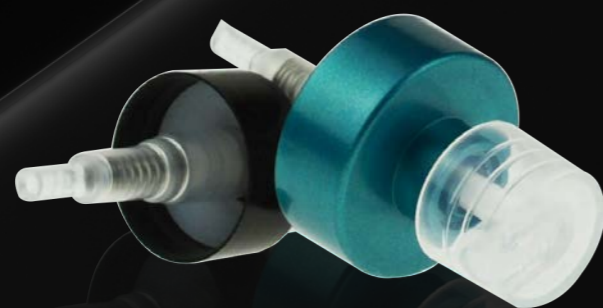

Crimp Pumps

Our range of crimp pumps come in many different dose sizes, neck sizes and have multiple actuator options.

Call us today for a sample, or visit www.raepak.com to view our stock and non-stock products online.

SKU: CP-01-2-01
13/400

SKU: CP-01-2-01
15/400

SKU: CP-01-2-01
17/400

SKU: CP-03-5-00
15/400 - 20/400

SKU: CP-01-2-01
18/400

SKU: CP-01-2-01
20/400

Metal Overcap
for 20mm Crimp
Pumps

Introducing the all **NEW** plastic crimp pump for 2018