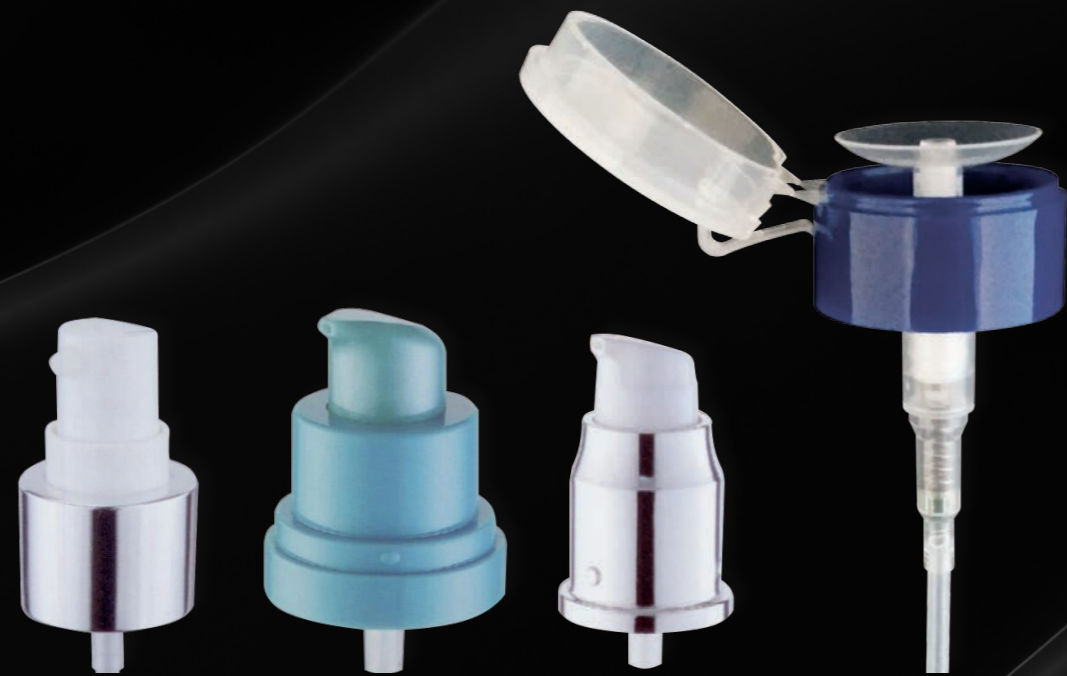

SKU: LD-45-31-24

All-In-One Dispensing Solutions

Cream Pumps & Top Dispensers

Our large selection of cream pumps offer dose sizes from 0.13ml to 0.4ml and many come with a dust cap as standard. The top dispensers are available in 0.4ml to 0.8ml.