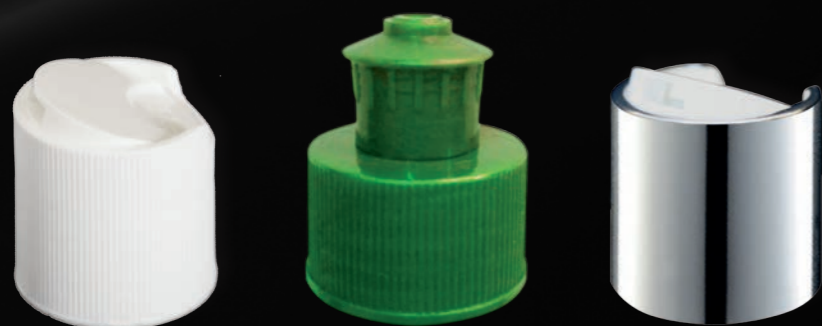

Disc Top Caps

Available in:	Neck Sizes:	20/410	20/415	24/410	24/415	28/410	28/415
Any Colour	Collar Styles:	Plastic: Ribbed or Smooth		Metal Sheath	Embossed	Anodised	

Disc Top & Pull Caps

Our range of disc top and pull caps come in many different dose sizes, neck sizes and are perfect for simple dispensing solutions. .

Call us today for a sample, or visit www.raepak.com to view our stock and non-stock products online.

SKU: DISC A
Ribbed Body
Matt Disc

SKU: DISC B
Smooth Body
Smooth Disc

SKU: DISC C
Ribbed Body
Smooth Disc

SKU: DISC D
Smooth Body
Matt Disc

SKU: DISC E
Sheathed Body
Smooth Disc

SKU: DISC F
Sheathed Body
Smooth Disc - Embossed