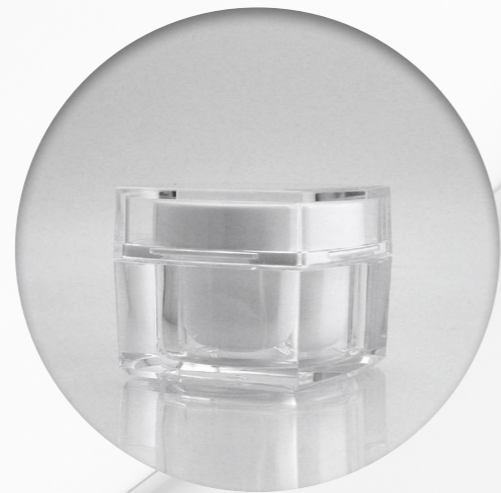

CJ-20-16
Capacity: 15ml
Diameter: 49mm
Height: 29mm

CJ-35-16
Capacity: 20ml
Diameter: 50mm
Height: 21mm

CJ-23-16
Capacity: 20ml
Diameter: 61mm
Height: 47mm

CJ-22-16
Capacity: 30ml
Diameter: 61mm
Height: 47mm

CJ-19-16
Capacity: 30ml
Diameter: 56mm
Height: 45mm

CJ-18-16
Capacity: 50ml
Diameter: 67mm
Height: 48mm

CJ-21-16
Capacity: 50ml
Diameter: 70mm
Height: 52mm

Telephone: 01953 605700

Cosmetic Roll-On

Sleek and chic, our roll-on containers are great for eye serums, facial oils, skin oils, cleansing lotions and more.