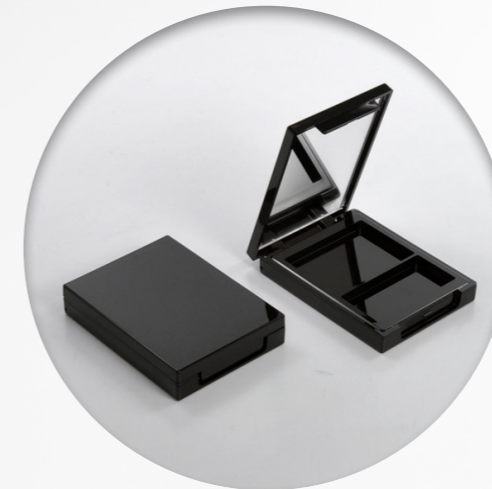

CC-03-16
Pan Well: 54x39mm + 54x27mm
Width: 66mm
Height: 16mm
Length: 88mm