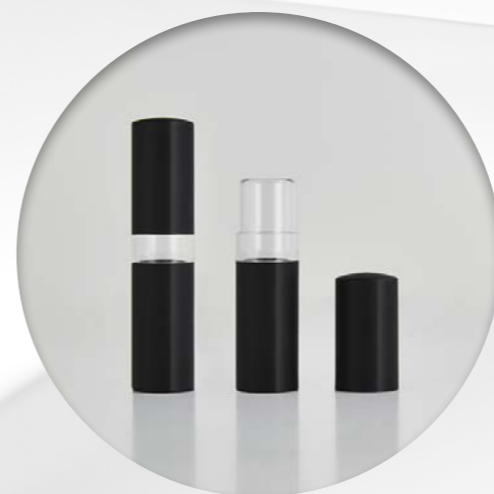

LS-01-16
Inner Cup: 11.8/12.1/12.7mm
Diameter: 19mm
Height: 83mm