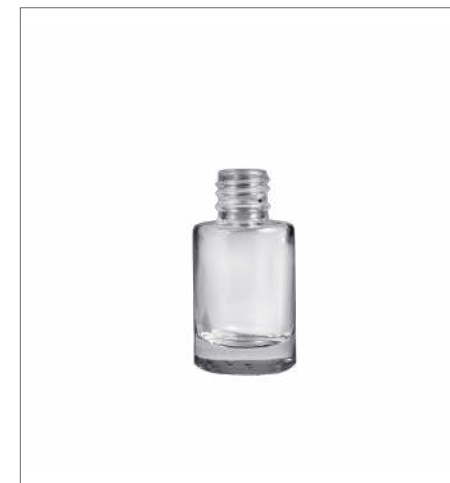

R2786

Description

6.5ml brimful capacity, cylindrical nail polish bottle.

Specifications

Item Ref	R2786
Capacity (ml)	6.5
Height (mm)	48
Width (mm)	23.5
Neck	415/13