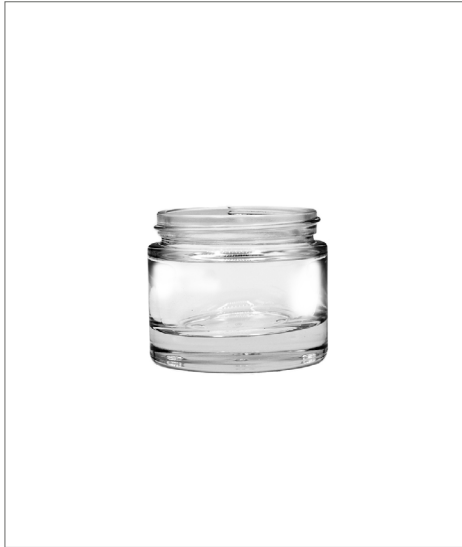

Prestige

Description

A premium, heavyweight round glass jar. Available with a wide choice of caps.

Specifications

Material	Glass	Style	Cylindrical
Item Ref	R16205		
Capacity (ml)	50		
Height (mm)	51.2		
Width (mm)	60.5		
Neck	58/400