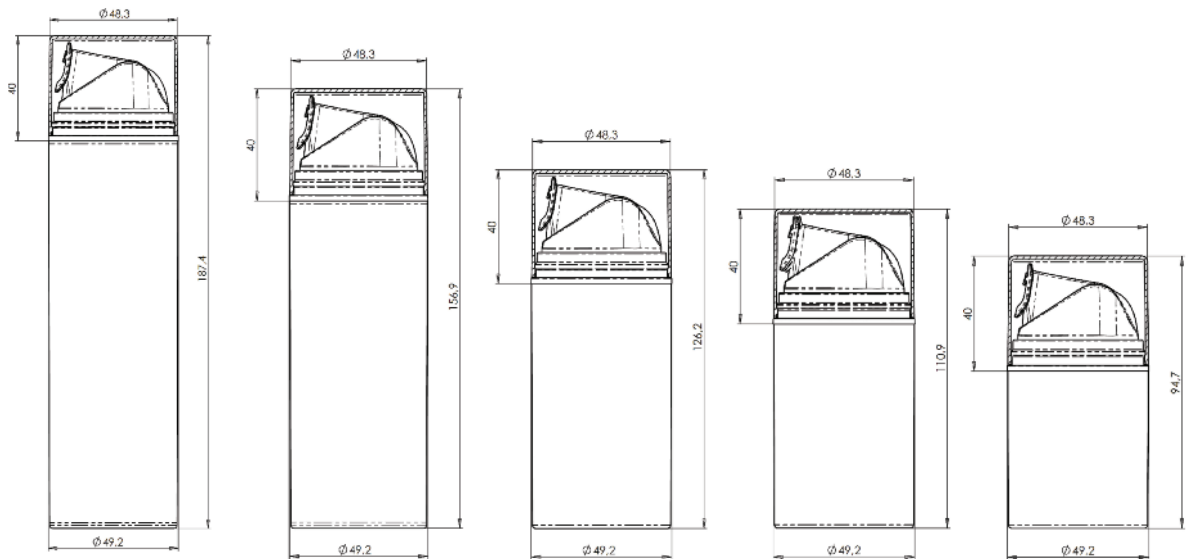

# airlessio

Packaging | Skin Care

**AIRLESSIO**  
**200 ml**  
**6,76 fl.oz.**

Cap: PP  
Actuator: PP  
Plug: PE-LD  
Bottle: PP

**AIRLESSIO**  
**150 ml**  
**5,07 fl.oz.**

Cap: PP  
Actuator: PP  
Plug: PE-LD  
Bottle: PP