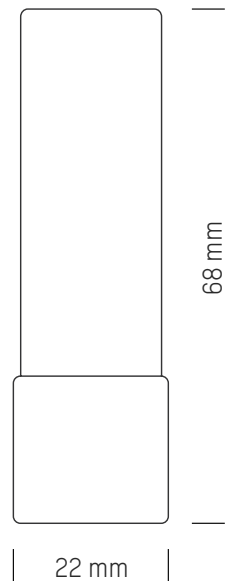

Packaging: single packaging, loose in carton

Lead time: approx. 3 weeks

Printing:

- Engraving

22 mm

68 mm

Colours:

bright gold / bright silver / silver matt

Advertising space:

Engraving:

10 x 48 mm