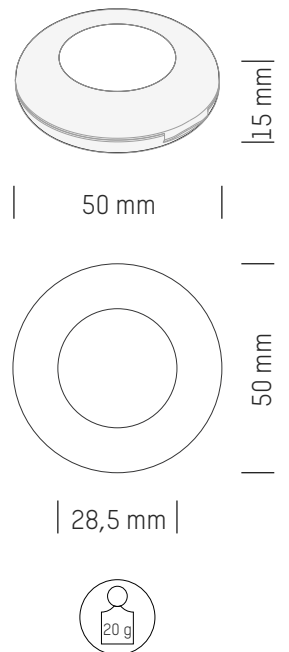

Packaging: single packaging, loose in carton

Lead time: approx. 3 weeks

Printing:

- 4c Doming

Colour:

● Anthrazit-metallic

Advertising space:

4c Doming: Ø 28,6 mm