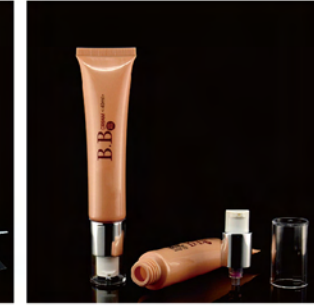

SWC-BPA30A0-2

SWC-BPS00L40AI

SWC-BPS18L30AE

FOUNDATION TUBE

SOMEWANG PACKAGING

SWC-TD2520VB

SWC-TD2530A

SWC-TD3030D