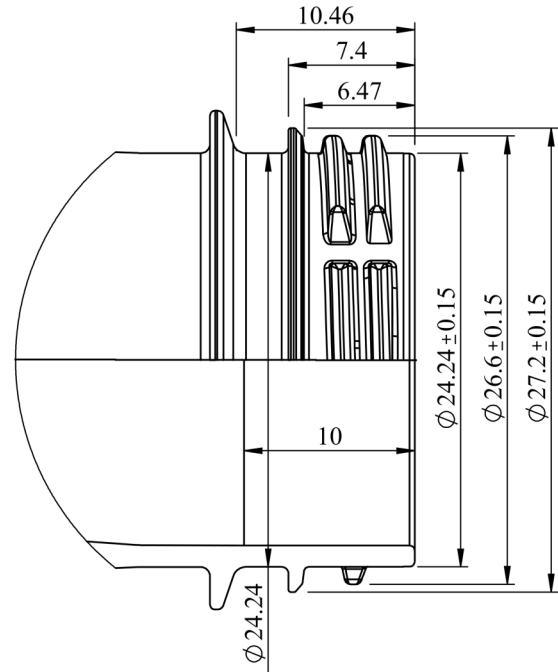

**P277E2**

**Product Range**

**Carbonated Drinks**

**Weight**

**27.7 ± 0.5 g**

**Neck-Finish**

**26/22 (GME 30.38)**