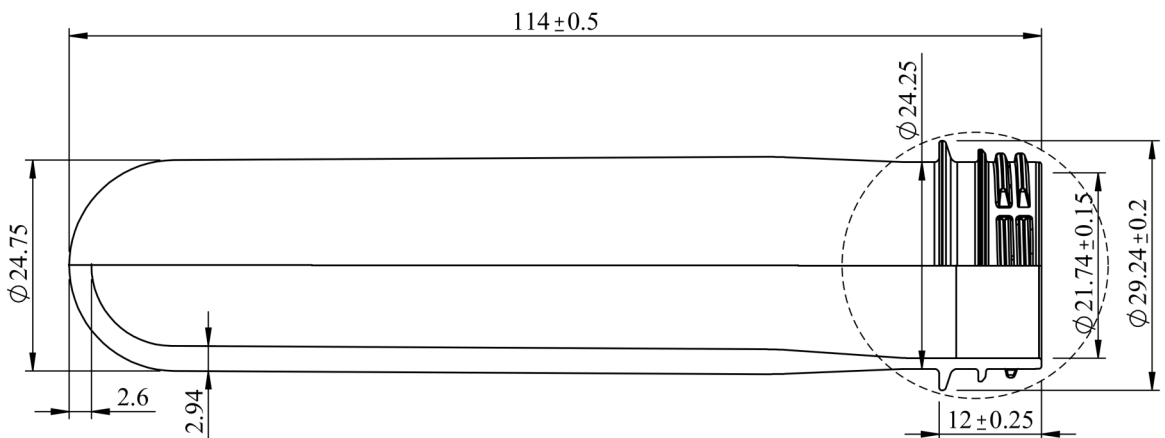

**P277E2**

**Product Range**

**Carbonated Drinks**

**Weight**

**27.7 ± 0.5 g**

**Neck-Finish**

**26/22 (GME 30.38)**