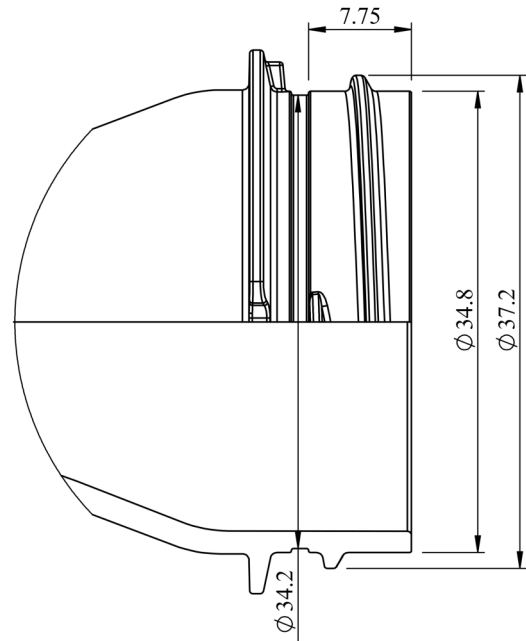

**P210K4**

**Product Range**

**Sauces**

**Weight**

**21 ± 0.5 g**

**Neck-Finish**

**M38 SP400 Special**

sales@resilux.com