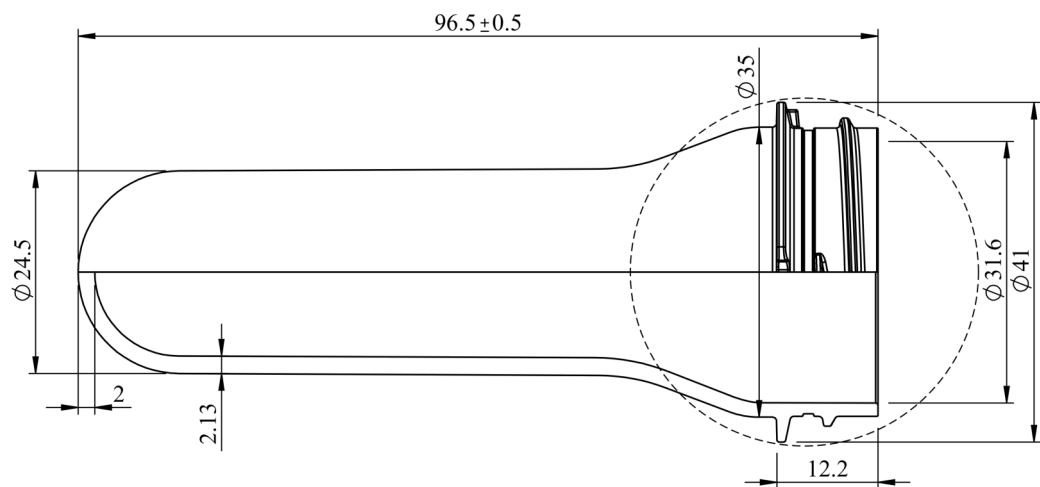

**P210K4**

**Product Range**

**Sauces**

**Weight**

**21 ± 0.5 g**

**Neck-Finish**

**M38 SP400 Special**

sales@resilux.com