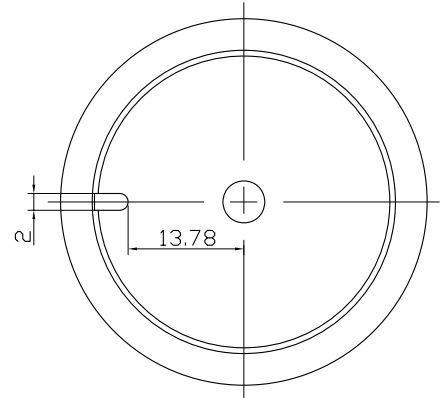

DATA:
 single thread
 p=4.24
 right- hand thread

PRODUCT: 15g PETG JAR- jar

DRW. NO: PJ2020026-15ml

0 ≥ 10 -- ± 0.15
 10 ≥ 40 -- ± 0.20
 40 ≥ 90 -- ± 0.3
 90 ≥ 200 -- ± 0.5
 Angular -- ± 0.5°

MAT' L: **PETG**

PART WEIGHT:

DESIGNER: **Eric**

SCALE:

DATE: 2008/09/16

CHECKED BY:

PROG:

PAGE:

APPROVED BY: