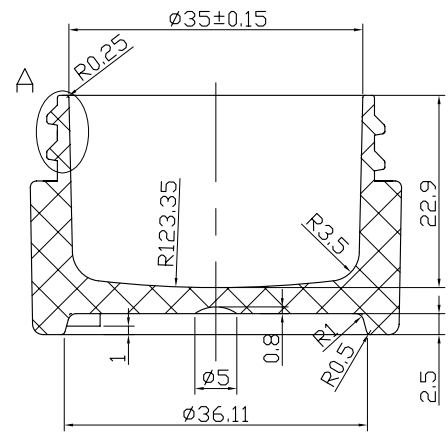

DATA:
 single thread
 p=4.24
 right- hand thread

PRODUCT: 15g PETG JAR- jar

DRW. NO: PJ2020026-15ml

0 ≥ 10 -- ± 0.15
 10 ≥ 40 -- ± 0.20
 40 ≥ 90 -- ± 0.3
 90 ≥ 200 -- ± 0.5
 Angular -- ± 0.5°

MAT' L: **PETG**

PART WEIGHT:

DESIGNER: **Eric**

SCALE:

DATE: 2008/09/16

CHECKED BY:

PROG:

PAGE:

APPROVED BY: