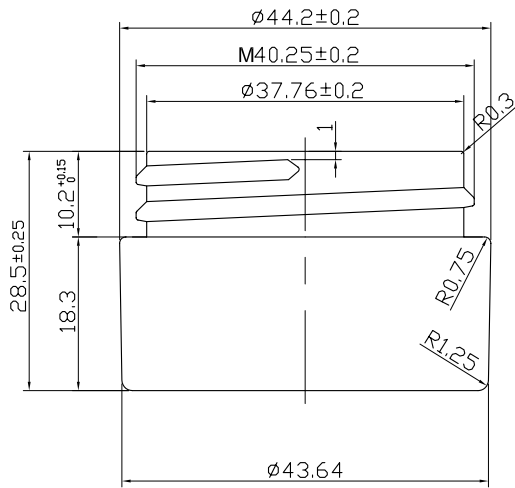

DATA:
 single thread
 p=4.24
 right- hand thread

PRODUCT: 15g PETG JAR- jar

DRW. NO: PJ2020026-15ml

0 ≥ 10 -- ± 0.15
 10 ≥ 40 -- ± 0.20
 40 ≥ 90 -- ± 0.3
 90 ≥ 200 -- ± 0.5
 Angular -- ± 0.5°

MAT' L: **PETG**

PART WEIGHT:

DESIGNER: **Eric**

SCALE:

DATE: 2008/09/16

CHECKED BY:

PROG:

PAGE:

APPROVED BY: