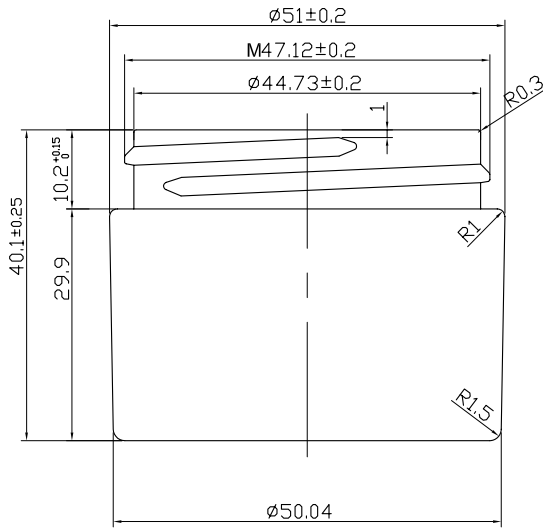

DATA:
 single thread
 p=4.24
 right- hand thread

Mark	Modifications	Modifier	Date

PRODUCT: 40g PETG JAR- jar

DRW. NO: PJ2020029-40ml

0 ≥ 10 -- ± 0.15
 10 ≥ 40 -- ± 0.20
 40 ≥ 90 -- ± 0.3
 90 ≥ 200 -- ± 0.5
 Angular -- ± 0.5°

MAT' L: **PETG**

PART WEIGHT:

DESIGNER: **Eric**

SCALE:

DATE: 2008/09/16

CHECKED BY:

PROG:

PAGE: