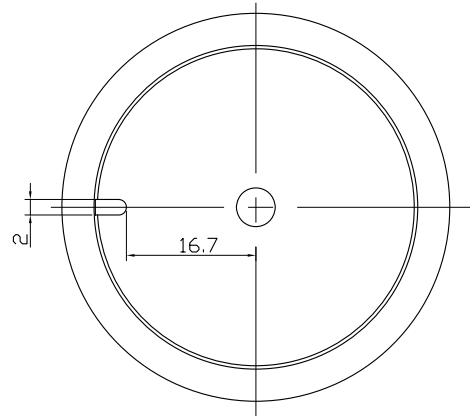

DATA:
 single thread
 p=4.24
 right- hand thread

Mark	Modifications	Modifier	Date

PRODUCT: 40g PETG JAR- jar

DRW. NO: PJ2020029-40ml

0 ≥ 10 -- ± 0.15
 10 ≥ 40 -- ± 0.20
 40 ≥ 90 -- ± 0.3
 90 ≥ 200 -- ± 0.5
 Angular -- ± 0.5°

MAT' L: **PETG**

PART WEIGHT:

DESIGNER: **Eric**

SCALE:

DATE: 2008/09/16

CHECKED BY:

PROG:

PAGE: