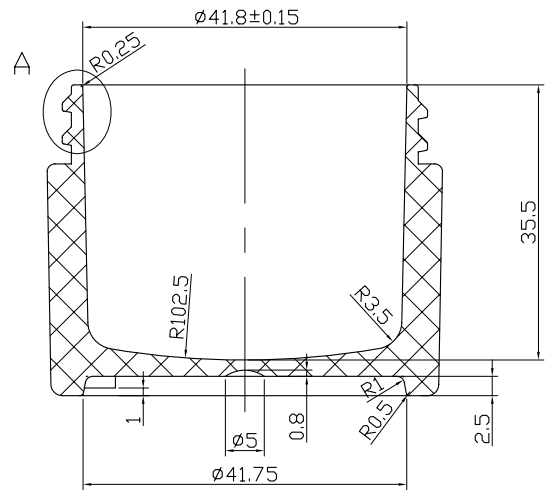

DATA:
 single thread
 p=4.24
 right- hand thread

Mark	Modifications	Modifier	Date

PRODUCT: 40g PETG JAR- jar

DRW. NO: PJ2020029-40ml

0 ≥ 10 -- ± 0.15
 10 ≥ 40 -- ± 0.20
 40 ≥ 90 -- ± 0.3
 90 ≥ 200 -- ± 0.5
 Angular -- ± 0.5°

MAT' L: **PETG**

PART WEIGHT:

DESIGNER: **Eric**

SCALE:

DATE: 2008/09/16

CHECKED BY:

PROG:

PAGE: