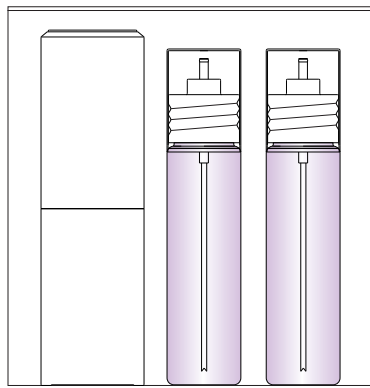

MAGNETIC

BLOSSOM
AS
MAGIC

ELEGANT TWIST
PERFUME BOTTLE

MAGNETIC
TURN KEY IN LUXURY PACKAGING

上溢精密股份有限公司
MAGNETIC PACKAGING INC.

T 886 4 2693 1518
www.mag-pak.com

F 886 4 2693 1519
✉ service@mag-pak.com

Gift Set ▶

STEP 1
Twist up

STEP 2
Pull up the empty vial

How to use

STEP 5
Twist down

STEP 4
Put the vial back into the bottle

Step 1 ---> 5

STEP 3
Take off the closure : Assemble with full vial

Component Instruction

Item	SU20
Overflow Capacity	22 ± 1ml
Specification	∅30 x H103 mm
Neck Attachment	Screw on / Crimp on

Enamel finish with crystal inlaid

※ Any specific pattern and color are available on request.