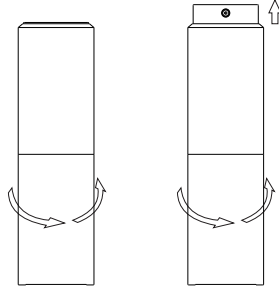

STEP 1
Twist up

STEP 2
Pull up the empty vial

How to use

STEP 5
Twist down

STEP 4
Put the vial back into the bottle

Step 1 ---> 5

STEP 3
Take off the closure : Assemble with full vial

Component Instruction

Item	SU20
Overflow Capacity	22 ± 1ml
Specification	∅30 x H103 mm
Neck Attachment	Screw on / Crimp on

Enamel finish with crystal inlaid

※ Any specific pattern and color are available on request.