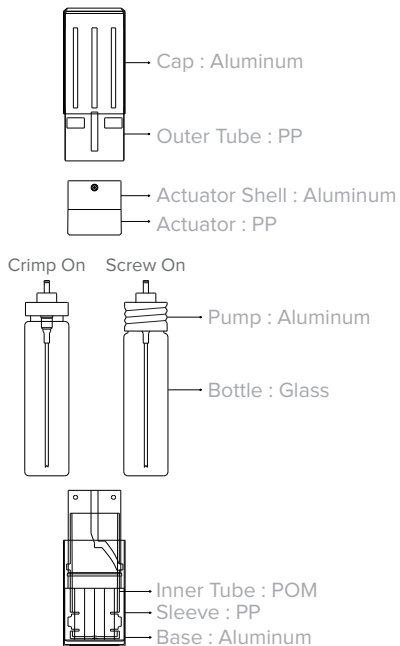

STEP 1
Twist up

STEP 2
Pull up the empty vial

How to use

STEP 5
Twist down

STEP 4
Put the vial back into the bottle

Step 1 ---> 5

STEP 3
Take off the closure : Assemble with full vial

Component Instruction

Item	SU20
Overflow Capacity	22 ± 1ml
Specification	∅30 x H103 mm
Neck Attachment	Screw on / Crimp on

Enamel finish with crystal inlaid

※ Any specific pattern and color are available on request.