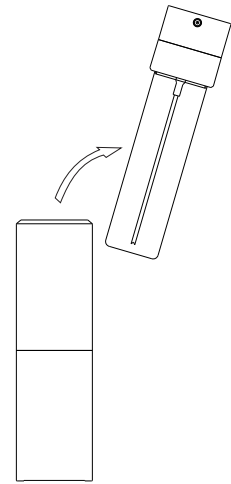

MAGNETIC

BLOSSOM
AS
MAGIC

ELEGANT TWIST
PERFUME BOTTLE

MAGNETIC
TURN KEY IN LUXURY PACKAGING

上溢精密股份有限公司
MAGNETIC PACKAGING INC.

T 886 4 2693 1518
www.mag-pak.com

F 886 4 2693 1519
✉ service@mag-pak.com

Gift Set ▶

STEP 1
Twist up

STEP 2
Pull up the empty vial

How to use

STEP 5
Twist down

STEP 4
Put the vial back into the bottle

Step 1 ---> 5

STEP 3
Take off the closure : Assemble with full vial

Component Instruction

Item	SU20
Overflow Capacity	22 ± 1ml
Specification	∅30 x H103 mm
Neck Attachment	Screw on / Crimp on

Enamel finish with crystal inlaid

※ Any specific pattern and color are available on request.