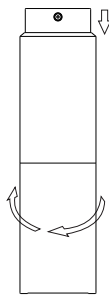

MAGNETIC

BLOSSOM
AS
MAGIC

ELEGANT TWIST
PERFUME BOTTLE

MAGNETIC
TURN KEY IN LUXURY PACKAGING

上溢精密股份有限公司
MAGNETIC PACKAGING INC.

T 886 4 2693 1518
www.mag-pak.com

F 886 4 2693 1519
✉ service@mag-pak.com

Gift Set ▶

STEP 1
Twist up

STEP 2
Pull up the empty vial

How to use

STEP 5
Twist down

STEP 4
Put the vial back into the bottle

Step 1 ---> 5

STEP 3
Take off the closure : Assemble with full vial

Component Instruction

Item	SU20
Overflow Capacity	22 ± 1ml
Specification	∅30 x H103 mm
Neck Attachment	Screw on / Crimp on

Enamel finish with crystal inlaid

※ Any specific pattern and color are available on request.