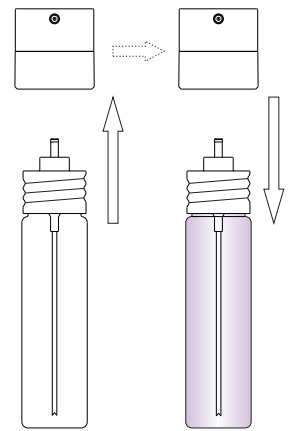

STEP 1
Twist up

STEP 2
Pull up the empty vial

How to use

STEP 5
Twist down

STEP 4
Put the vial back into the bottle

Step 1 ---> 5

STEP 3
Take off the closure : Assemble with full vial

Component Instruction

Item	SU20
Overflow Capacity	22 ± 1ml
Specification	∅30 x H103 mm
Neck Attachment	Screw on / Crimp on

Enamel finish with crystal inlaid

※ Any specific pattern and color are available on request.